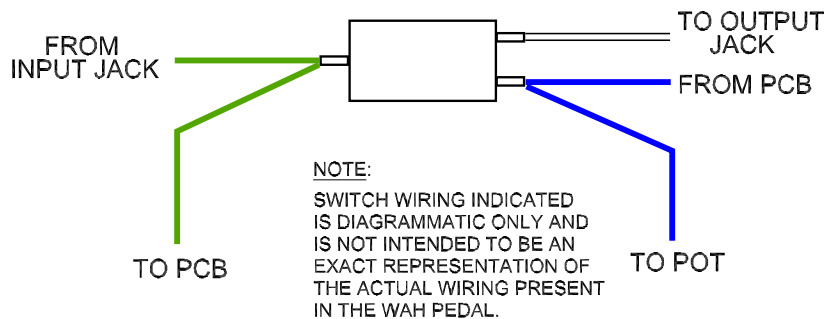

ORIGINAL CRYBABY SCHEMATIC

www.DIYguitarist.com

CRYBABY FACTORY WIRING

USING SPDT SWITCH

TRUE BYPASS CONVERSION

USING DPDT SWITCH