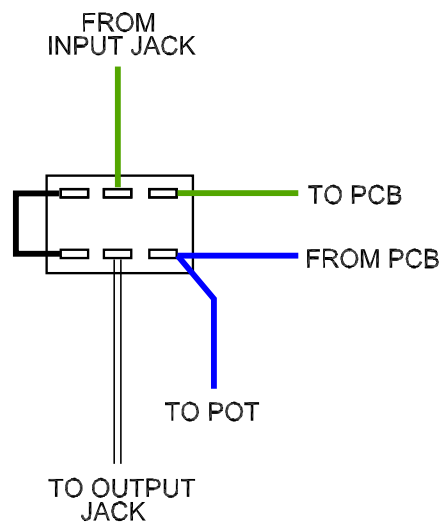

ORIGINAL CRYBABY SCHEMATIC

www.DIYguitarist.com

CRYBABY FACTORY WIRING

USING SPDT SWITCH

TRUE BYPASS CONVERSION

USING DPDT SWITCH